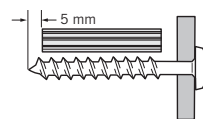

NOTE]

Always use a screw which is min. 5 mm longer than the inserted wallplug + the fixing-object.